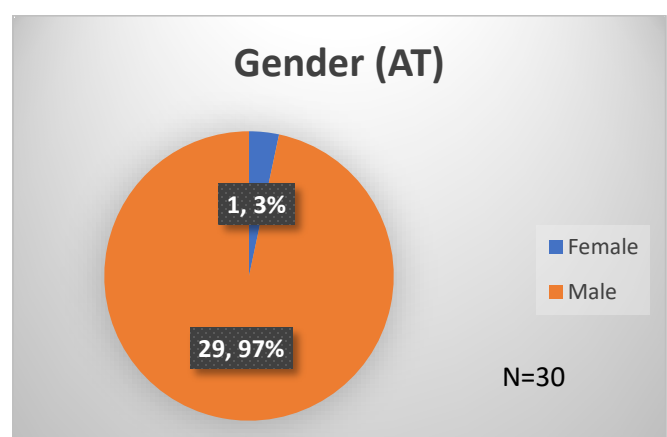

### Tuesday Morning Midnight Count

Total # of probation Involved youth<sup>1</sup>: 1,306

<sup>1</sup> Probation Active: Any youth who is pending sentencing with an active social history, has been formally placed on probation or supervision with Cook County Juvenile Probation on the date of the report.