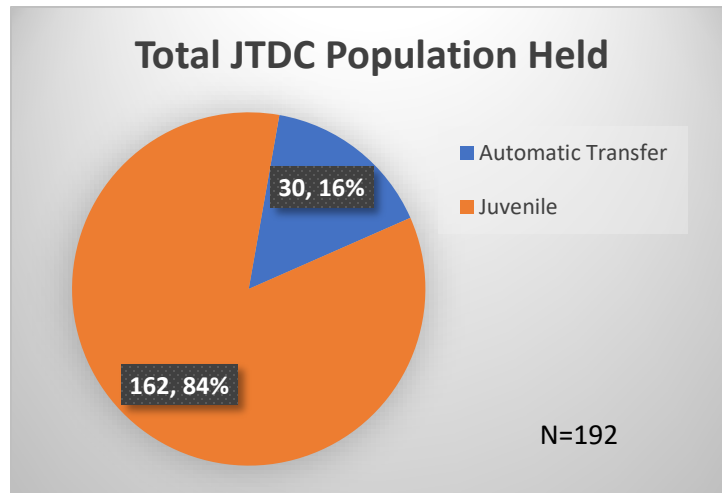

# Daily Data Dashboard – November 7, 2023

## Demographics for JTDC Population

### Tuesday Morning Midnight Count

Total # of probation Involved youth<sup>1</sup>: 1,306

<sup>1</sup> Probation Active: Any youth who is pending sentencing with an active social history, has been formally placed on probation or supervision with Cook County Juvenile Probation on the date of the report.