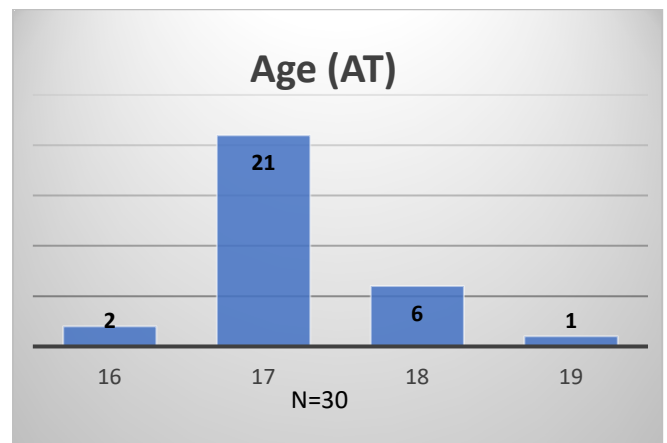

## Demographics for JTDC Population

### Tuesday Morning Midnight Count

Total # of probation Involved youth<sup>1</sup>: 1,306

<sup>1</sup> Probation Active: Any youth who is pending sentencing with an active social history, has been formally placed on probation or supervision with Cook County Juvenile Probation on the date of the report.