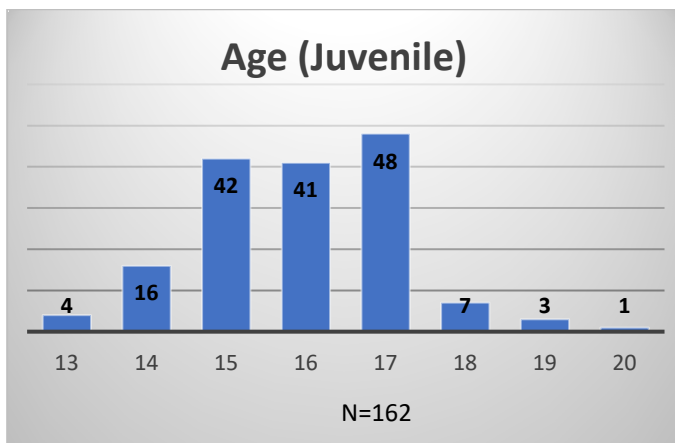

## Demographics for JTDC Population

### Tuesday Morning Midnight Count

Total # of probation Involved youth<sup>1</sup>: 1,306

<sup>1</sup> Probation Active: Any youth who is pending sentencing with an active social history, has been formally placed on probation or supervision with Cook County Juvenile Probation on the date of the report.