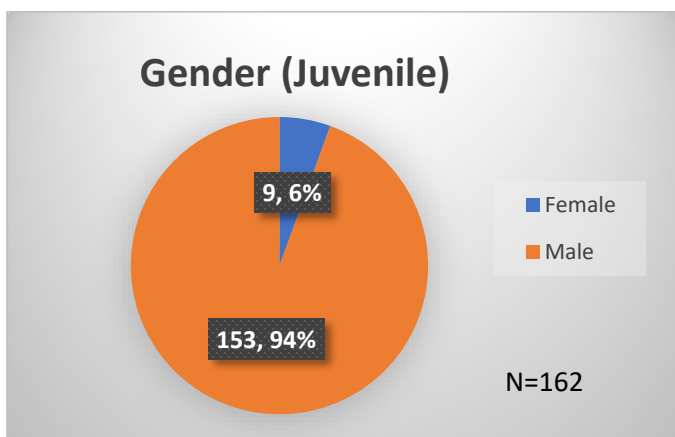

### Tuesday Morning Midnight Count

Total # of probation Involved youth<sup>1</sup>: 1,306

<sup>1</sup> Probation Active: Any youth who is pending sentencing with an active social history, has been formally placed on probation or supervision with Cook County Juvenile Probation on the date of the report.